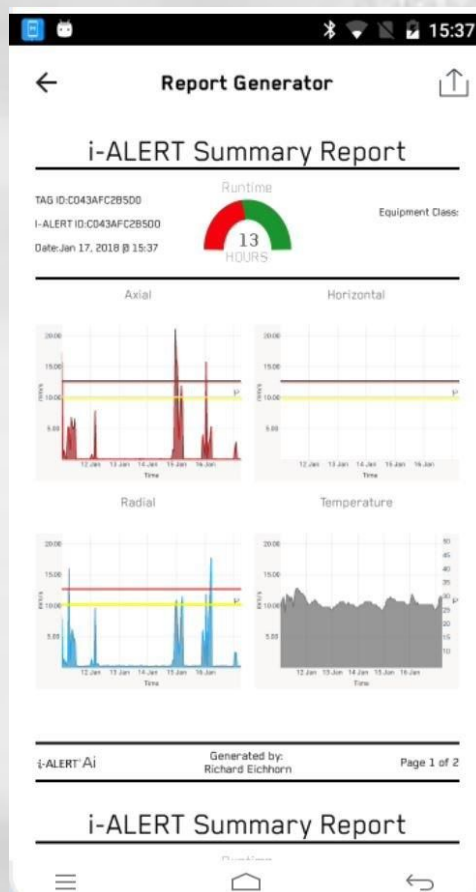

NEW FROM MAPTSOFT

VIBRATION & TEMPERATURE MONITORING

Temperature and Vibration Sensor easily attaches to critical equipment

Data syncs wirelessly to Maptsoft handheld via Bluetooth

BENEFITS

- Allows for early detection of potential equipment failure
- Provides vibration, temperature, run-time monitoring
- Data logging & graphing with trend analysis
- Advanced vibration analysis tools
- Real time access to machine record data
- Wireless syncing to Maptsoft devices
- Intrinsically safe for hazardous environments

MAPTSOFT

Mining Asset Performance Tracking Software