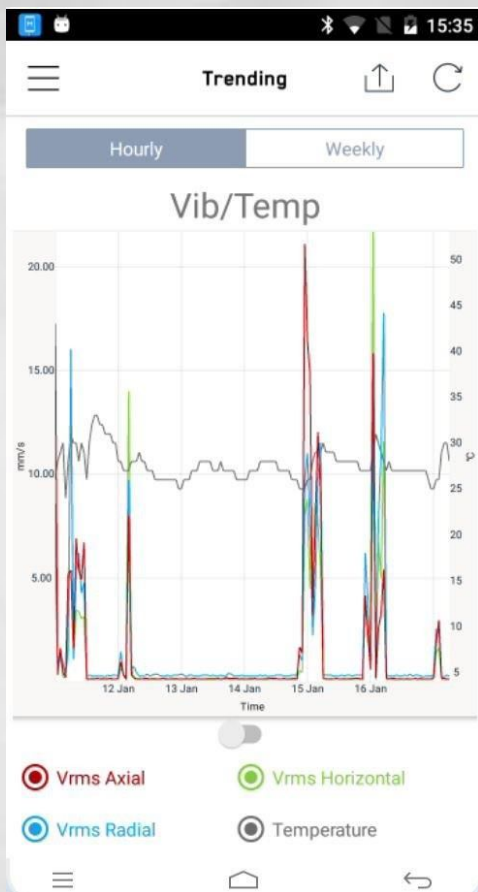

NEW FROM MAPTSOFT

VIBRATION & TEMPERATURE MONITORING

Temperature and Vibration Sensor easily attaches to critical equipment

Data syncs wirelessly to Maptsoft handheld via Bluetooth

BENEFITS

- Allows for early detection of potential equipment failure
- Provides vibration, temperature, run-time monitoring
- Data logging & graphing with trend analysis
- Advanced vibration analysis tools
- Real time access to machine record data
- Wireless syncing to Maptsoft devices
- Intrinsically safe for hazardous environments