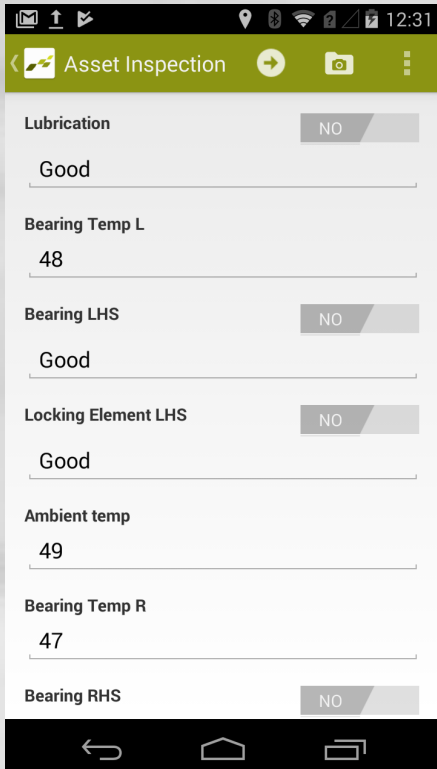

NEW FROM MAPTSOFT

VIBRATION & TEMPERATURE MONITORING

Temperature and Vibration Sensor easily attaches to critical equipment

Data syncs wirelessly to Maptsoft handheld via Bluetooth

BENEFITS

- Allows for early detection of potential equipment failure
- Provides vibration, temperature, run-time monitoring
- Data logging & graphing with trend analysis
- Advanced vibration analysis tools
- Real time access to machine record data
- Wireless syncing to Maptsoft devices
- Intrinsically safe for hazardous environments