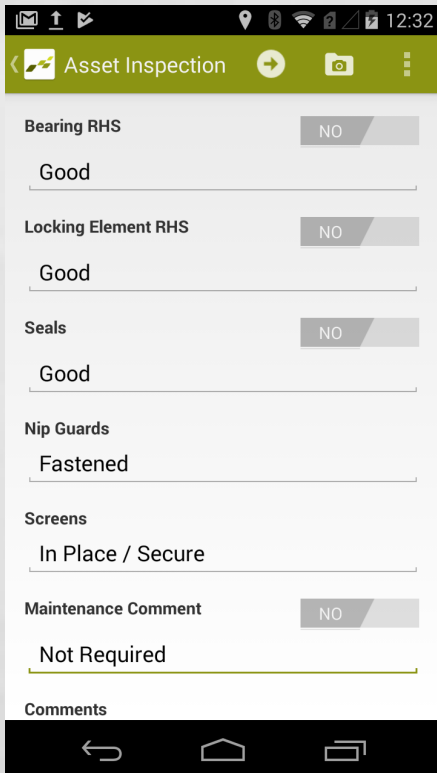

NEW FROM MAPTSOFT

VIBRATION & TEMPERATURE MONITORING

Temperature and Vibration Sensor easily attaches to critical equipment

Data syncs wirelessly to Maptsoft handheld via Bluetooth

BENEFITS

- Allows for early detection of potential equipment failure
- Provides vibration, temperature, run-time monitoring
- Data logging & graphing with trend analysis
- Advanced vibration analysis tools
- Real time access to machine record data
- Wireless syncing to Maptsoft devices
- Intrinsically safe for hazardous environments